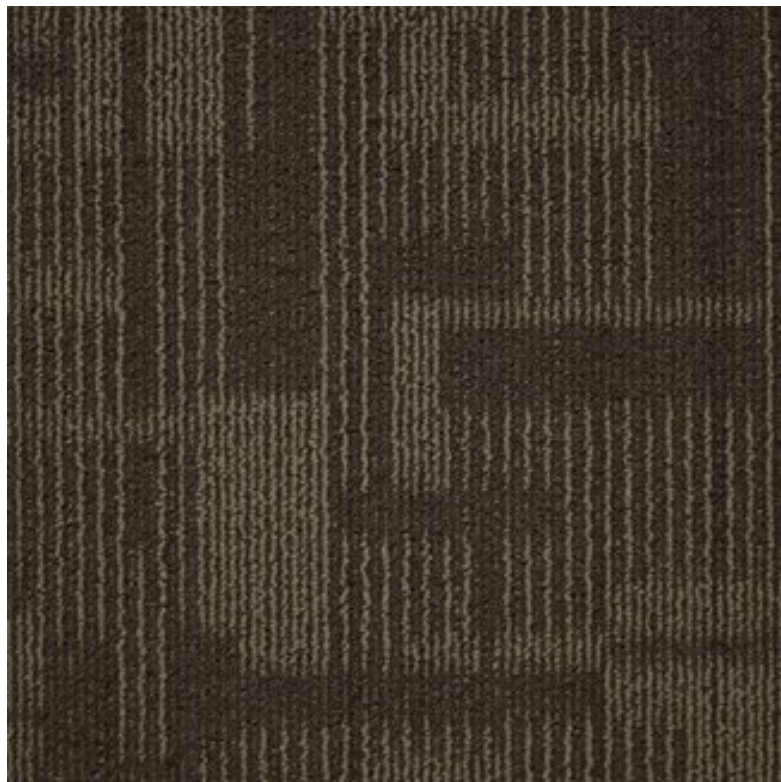

C-TRACK 129002