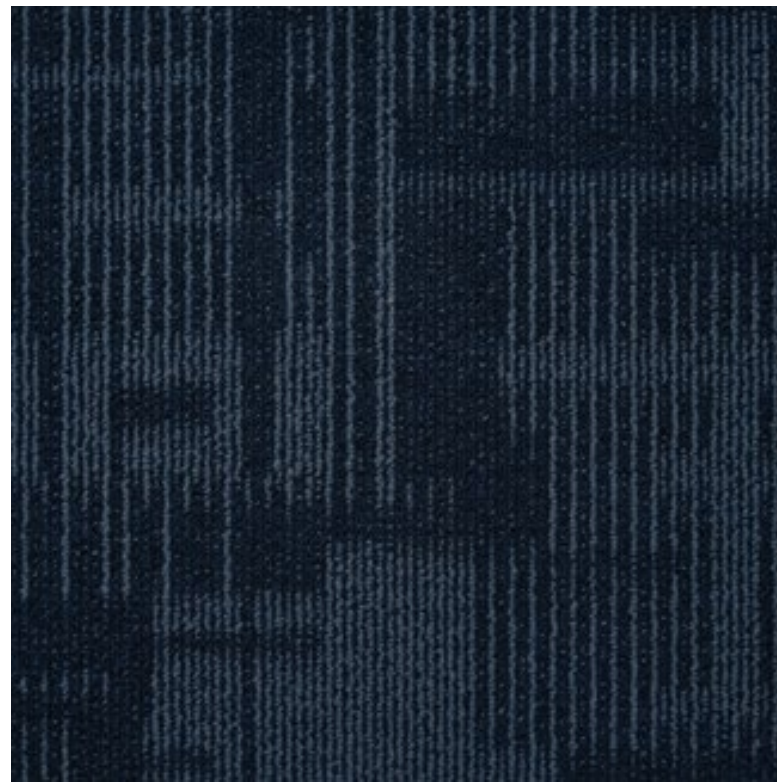

C-TRACK 129003